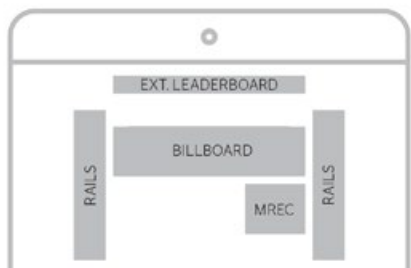

### WEBSITE

MATERIAL SIZE	DEPTH (PIXELS)	WIDTH (PIXELS)
Billboard	250	960
Extended Leaderboard	90	960
MREC	250	300
Gutter/Rail Ads x 2	750	160

No file size is to exceed 100kb. Multiple slides or files can be sent for sequencing.